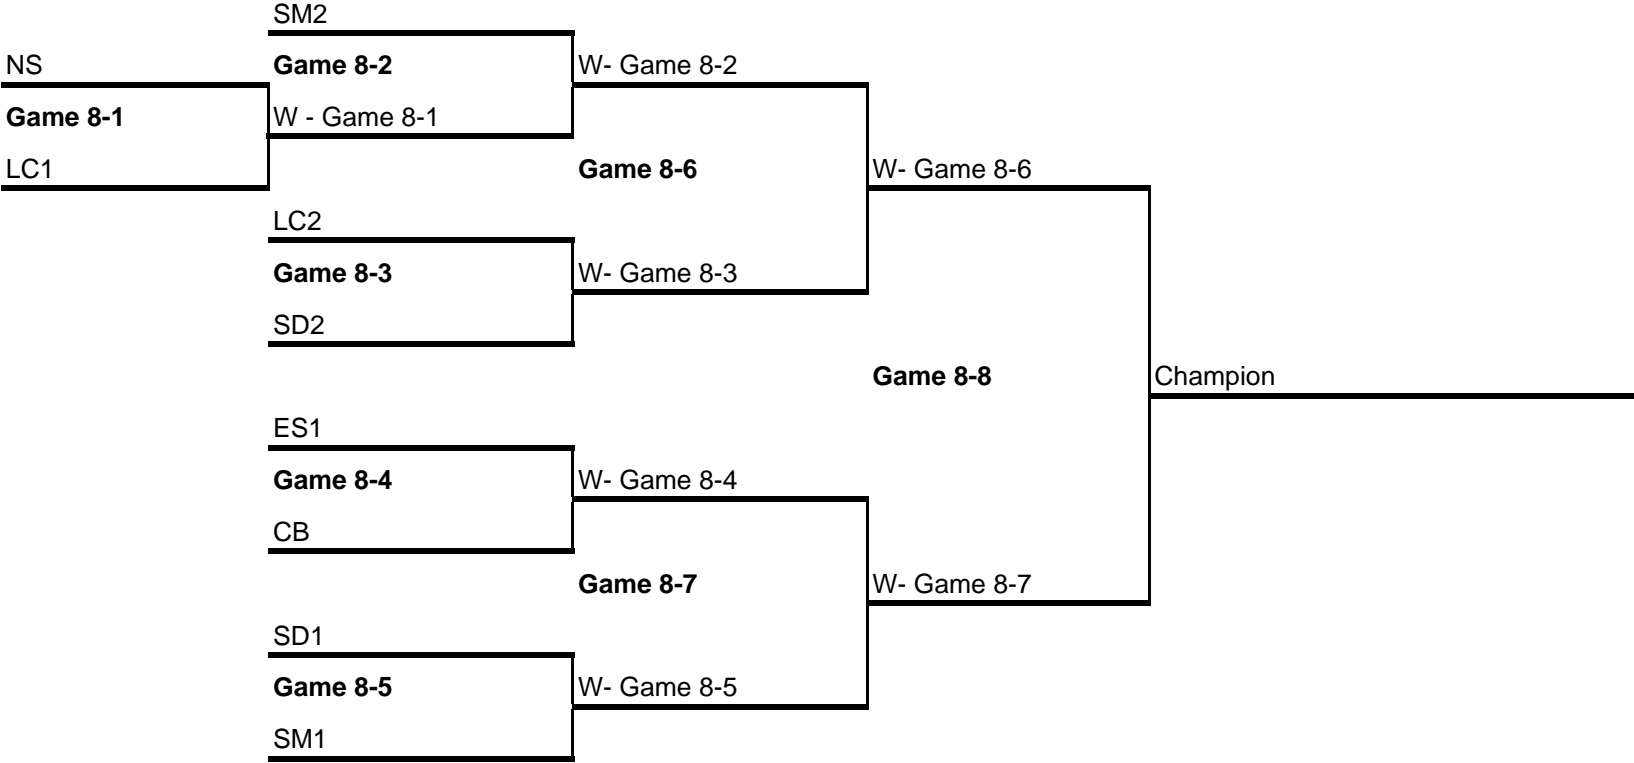

SDYS Fall Ball Under 8 Tournament

San Dieguito Fall Ball rules

Regular Fall ball Rules apply

No new innings after 1:20

No pitching limits

All players must bat

CSP = Cardiff Sports Park

8U

Game	Day	Time	Field	Score	Team vs Team	Score
8-1	Saturday	3:00PM	CSP-3		NS v LC1	
8-2	Sunday	9:00 AM	CSP-4		SM2 v (8-1 winner)	
8-3	Saturday	5:00PM	CSP-4		LC2 v SD2	
8-4	Saturday	5:00PM	CSP-3		ES1 v CB	
8-5	Saturday	3:00PM	CSP-4		SD1 v SM1	
8-6	Sunday	11:00AM	CSP-4		(Winner 8-2) v (Winner 8-3)	
8-7	Sunday	1:00PM	CSP-4		(Winner 8-4) v (Winner 8-5)	
8-8	Sunday	3:00PM	CSP-4		(Winner 8-6) v (Winner 8-7)	