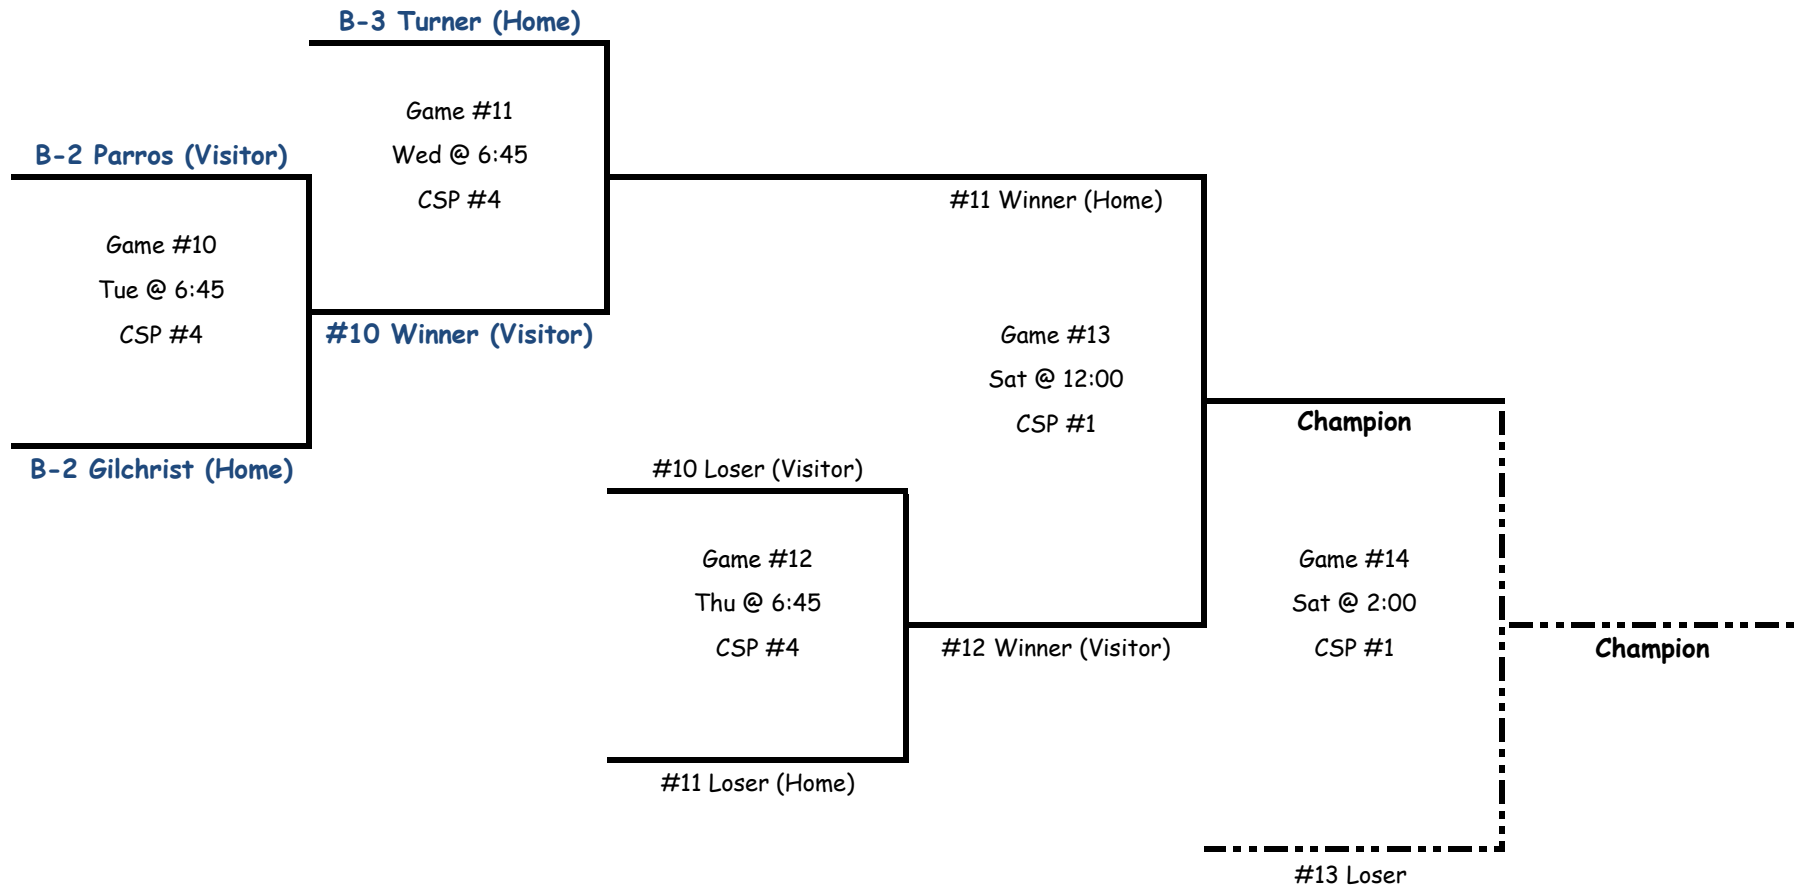

2010 Spring Tournament - 12U

Game #14 Plays on if 1st Loss for #13 Loser