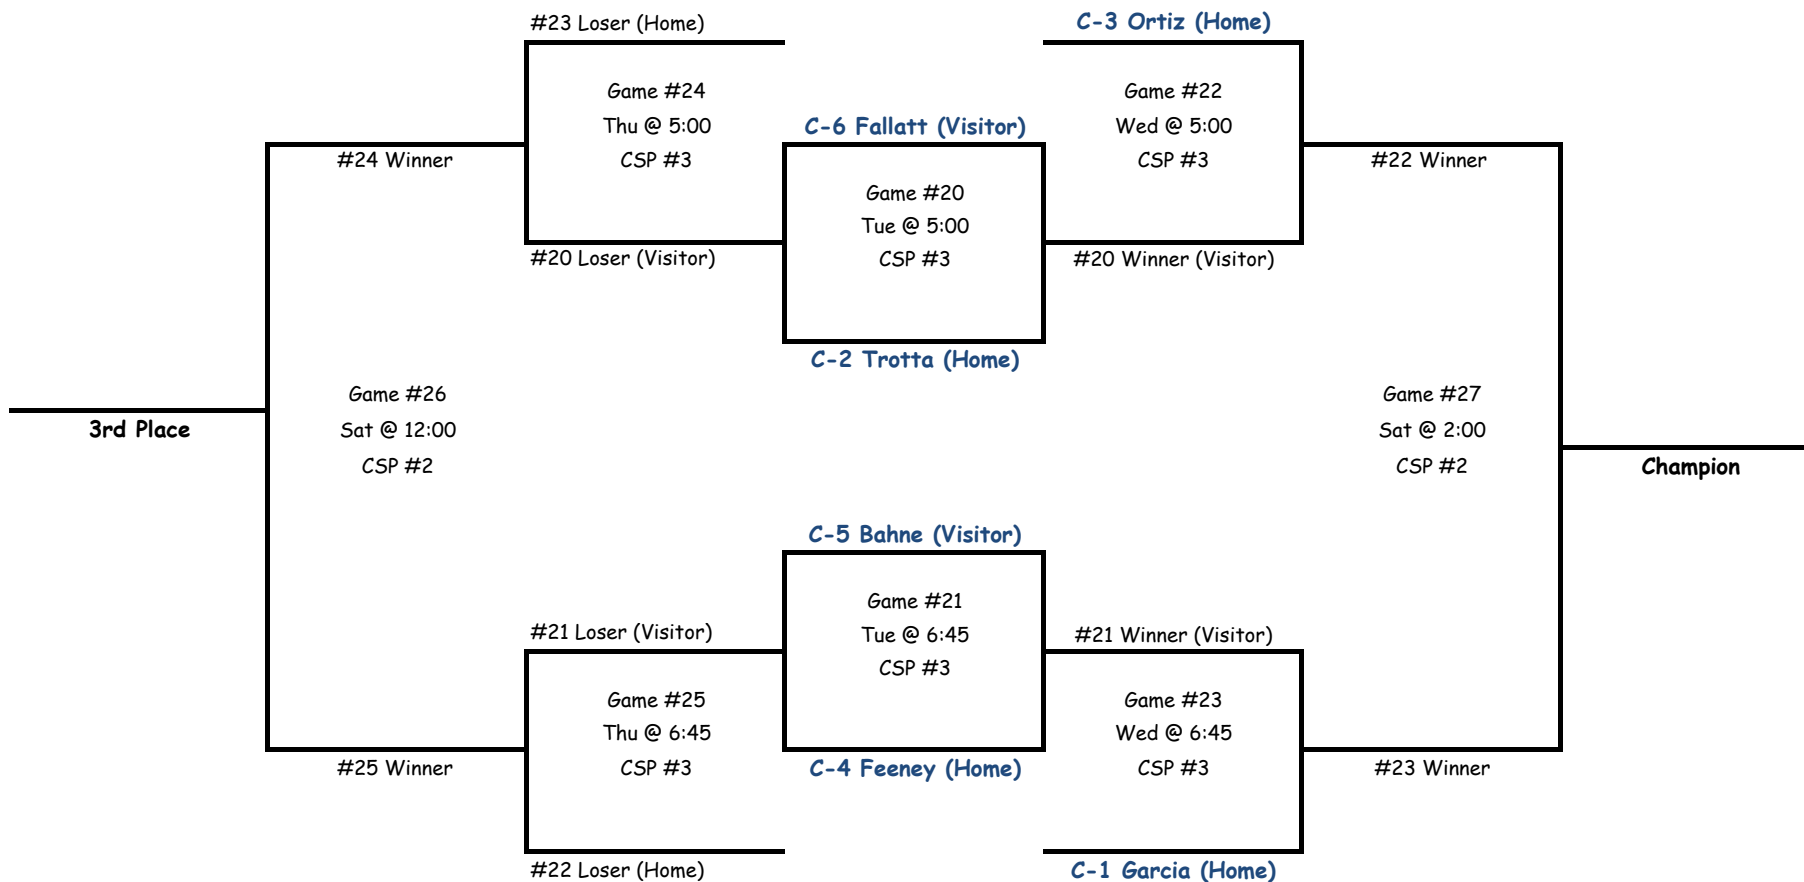

2010 Spring Tournament - 10U