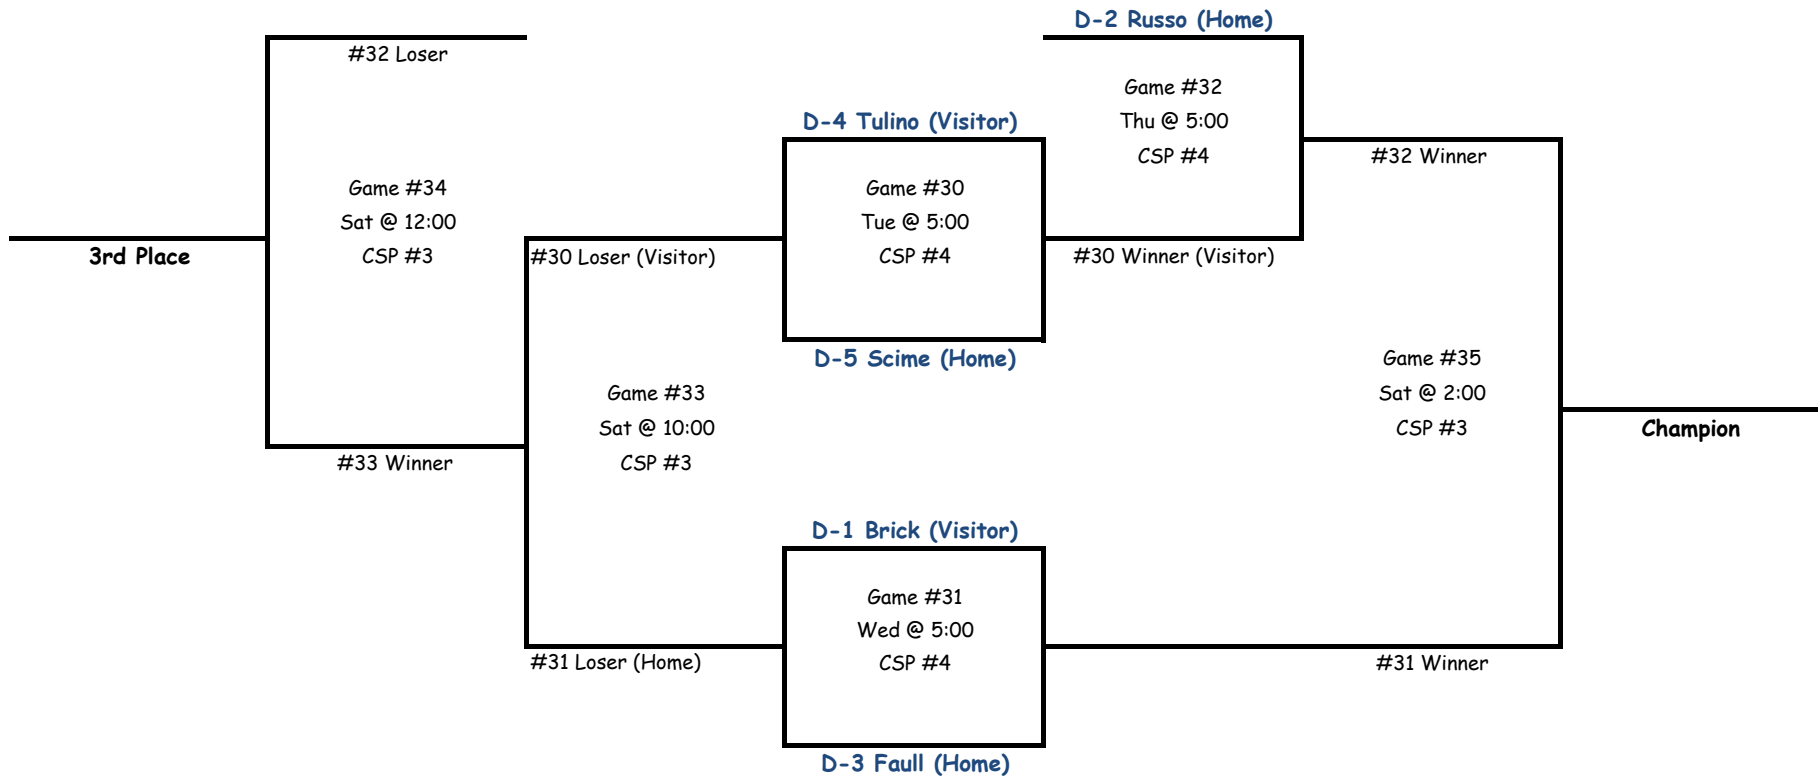

2010 Spring Tournament - 8U