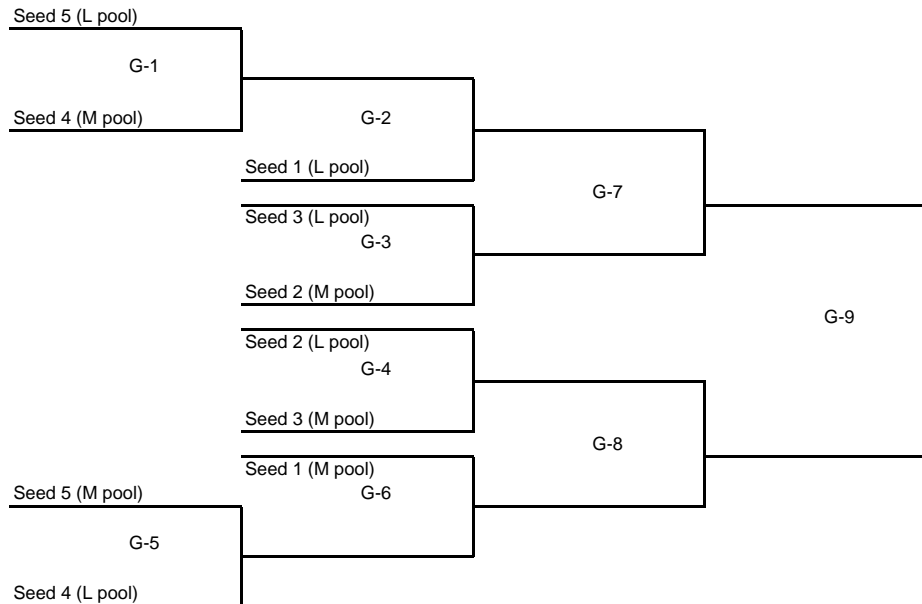

10u Silver

Team	Game 1	Game 2	Win	Loss	Tie	Total RF	Total RA	SEED
L1 East County Silver	/	/						
L2 Santee	/	/						
L3 Bonita Valley	/	/						
L4 Scripps Ranch Silver	/	/						
L5 San Dieguito	/	/						
M1 East County Bronze	/	/						
M2 Scripps Ranch Bronze	/	/						
M3 UC Del Sol	/	/						
M4 Tierra Canyon	/	/						
M5 Alpine	/	/						

East County		
Friday		
5:30	L1vL2	Melody F-3
5:30	M5vM1	Melody F-4
Saturday		
8:00	M3vM4	Melody F-3
9:40	L2vL3	Melody F-3
11:20	L4vL5	Melody F-3
11:20	M4vM5	Melody F-4
1:00	M2vM3	Melody F-3
2:40	L3vL4	Melody F-3
4:20	L5vL1	Melody F-3
6:00	M1vM2	Melody F-3
Sunday		
8:00	10S G-5	Melody F-3
8:00	10S G-1	Melody F-4
8:00	10S G-3	Mag F-2
9:40	10S G-6	Melody F-3
9:40	10S G-2	Melody F-4
11:20	10S G-4	Melody F-3
1:00	10S G-7	Melody F-3
2:40	10S G-8	Melody F-3
5:00	10S G-9	Melody F-3