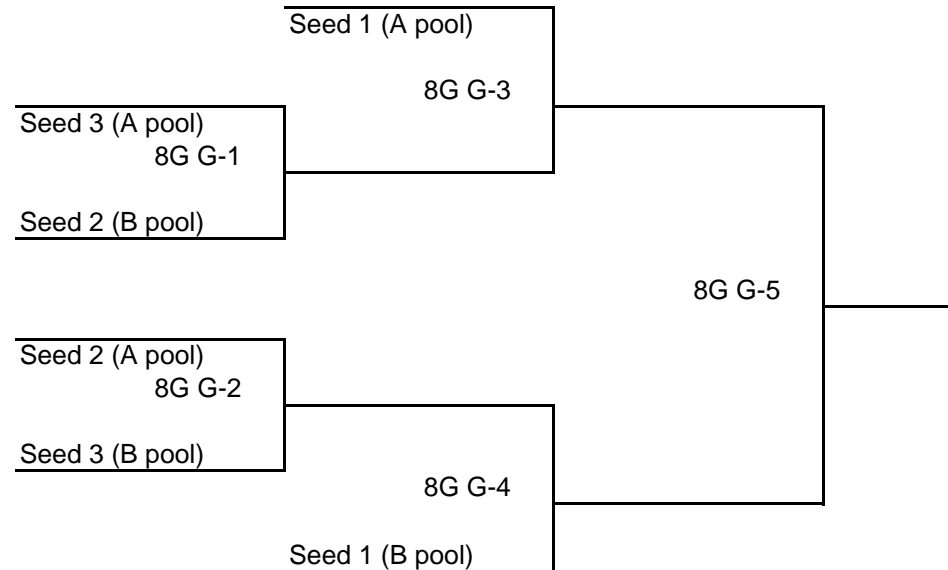

8u Gold

Team	Game 1	Game 2	Win	Loss	Tie	Total RF	Total RA	SEED
A1 East County								
A2 Scripps Ranch								
A3 Peninsula								
B1 Mira Mesa								
B2 Santee								
B3 Bonita Valley								

Saturday	Location
8:00 A3vA1	CVMS
9:40 B2vB3	CVMS
11:20 A2vA3	CVMS
1:00 B3vB1	CVMS
2:40 A1vA2	CVMS
4:20 B1vB2	CVMS

Sunday	Location
9:40 8G G-1	CVMS
11:20 8G G-2	CVMS
1:00 8G G-3	CVMS
2:40 8G G-4	CVMS
5:00 8G G-5	CVMS