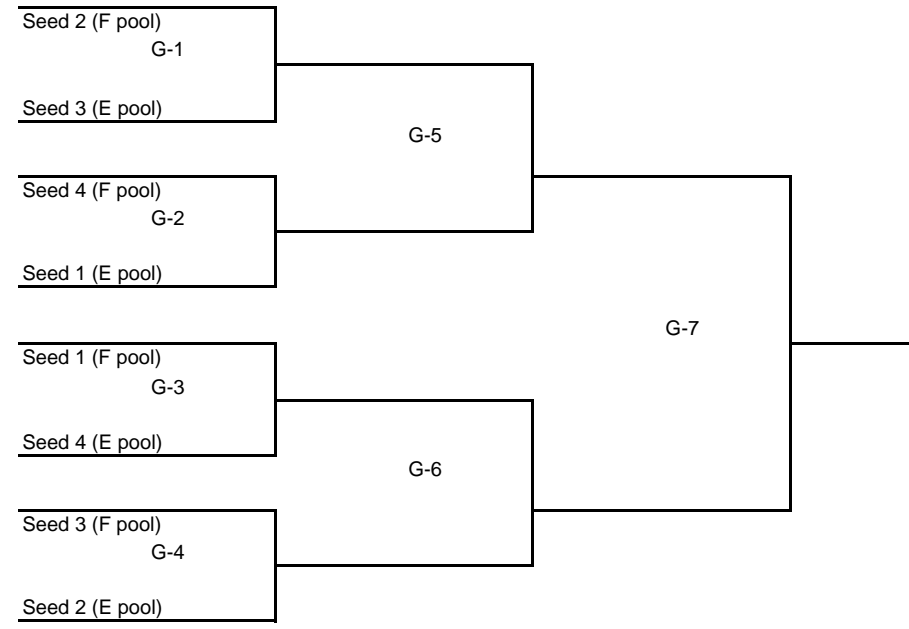

12u Gold

Team	Game 1	Game 2	Win	Loss	Tie	Total RF	Total RA	SEED
E1 East County								
E2 Alpine								
E3 Santee								
E4 Bonita Valley								
F1 Mira Mesa								
F2 Scripps Ranch								
F3 Peninsula								
F4 San Dieguito								

East County
Friday
5:30 E1vE2 Mag F-2

Saturday

8:00 F1vF2 Mag F-1
9:40 F3vF4 Mag F-1
11:20 E3vE4 Mag F-1
1:00 F2vF3 Mag F-1
2:40 F4vF1 Mag F-1
4:20 E4vE1 Mag F-1
4:20 E2vE3 Mag F-2

Sunday

11:20 12G G-1 Mag F-2
11:20 12G G-3 Mag F-1
1:00 12G G-2 Mag F-2
1:00 12G G-4 Mag F-1
2:40 12G G-5 Mag F-2
2:40 12G G-6 Mag F-1
5:00 12G G-7 Mag F-1