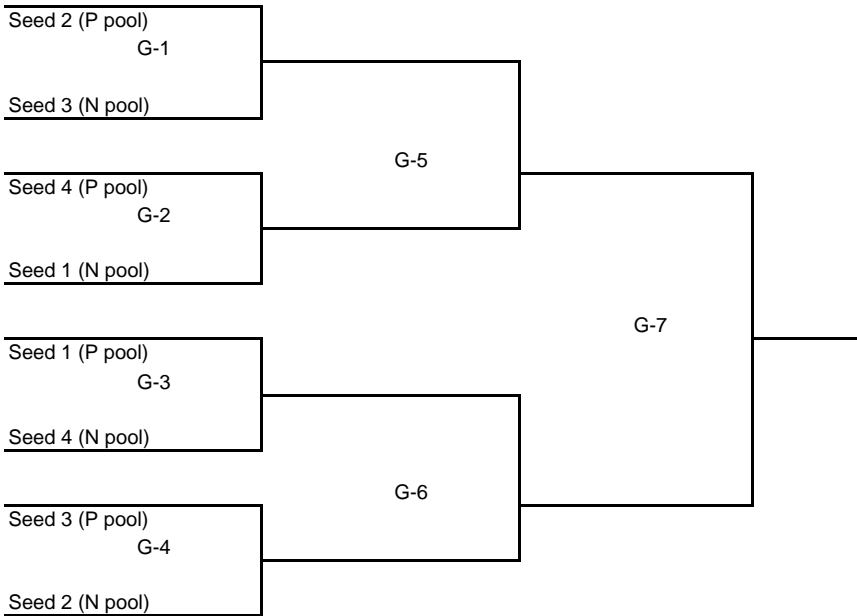

Sunday	Location
8:00 14G G-2	Melody F-1
9:40 14G G-1	Mag F-1
9:40 14G G-3	Melody F-1
11:20 14G G-4	Melody F-1
1:00 14G G-5	Melody F-1
2:40 14G G-6	Melody F-1
5:00 14G G-7	Melody F-1

12u Gold

Team	Game 1	Game 2	Win	Loss	Tie	Total RF	Total RA	SEED
E1 East County								
E2 Alpine								
E3 Santee								
E4 Bonita Valley								
<hr/>								
F1 Mira Mesa								
F2 Scripps Ranch								
F3 Peninsula								
F4 San Dieguito								

East County
Friday
5:30 E1vE2 Mag F-2

Saturday

8:00 F1vF2 Mag F-1
 9:40 F3vF4 Mag F-1
 11:20 E3vE4 Mag F-1
 1:00 F2vF3 Mag F-1
 2:40 F4vF1 Mag F-1
 4:20 E4vE1 Mag F-1
 4:20 E2vE3 Mag F-2

Sunday

11:20 12G G-1 Mag F-2
 11:20 12G G-3 Mag F-1
 1:00 12G G-2 Mag F-2
 1:00 12G G-4 Mag F-1
 2:40 12G G-5 Mag F-2
 2:40 12G G-6 Mag F-1
 5:00 12G G-7 Mag F-1

12u Silver

Team	Game 1	Game 2	Win	Loss	Tie	Total RF	Total RA	SEED
N1 East County Silver								
N2 Santee								
N3 Scripps Ranch								
N4 Bonita Valley								
P1 East County Bronze								
P2 Tierra Canyon								
P3 UC Del Sol								
P4 San Dieguito								

Friday	Location
6:00 P1vP2	Melody F-2

Saturday	Location
8:00 N1vN2	Melody F-2
9:40 P2vP3	Melody F-2
11:20 N2vN3	Melody F-2
1:00 N4vN1	Melody F-2
2:40 P3vP4	Melody F-2
4:20 N3vN4	Melody F-2
6:00 P4vP1	

Sunday	Location
8:00 12S G-2	Melody F-2
9:40 12S G-1	Mag F-2
9:40 12S G-3	Melody F-2
11:20 12S G-4	Melody F-2
1:00 12S G-5	Melody F-2
2:40 12S G-6	Melody F-2
5:00 12S G-7	Melody F-2