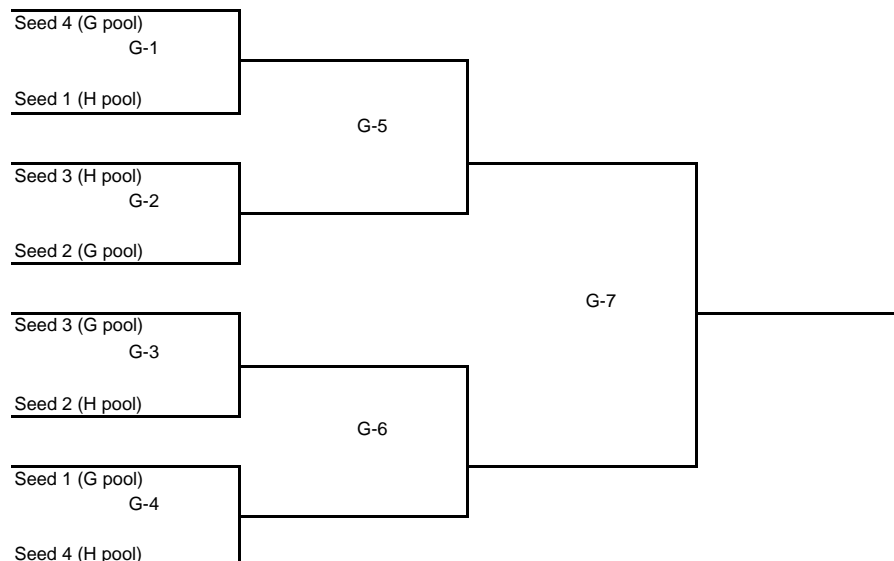

14u

Team	Game 1	Game 2	Win	Loss	Tie	Total RF	Total RA	SEED
G1	East County Gold	/						
G2	Scripps Ranch	/						
G3	Santee	/						
G4	Bonita Valley	/						
H1	East County Silver	/						
H2	Peninsula	/						
H3	Tierra Canyon	/						
H4	San Dieguito	/						

Friday	Location
5:30 H1vH2	Melody F-1
5:30 G1vG2	Mag F-1

Saturday	Location
8:00 G3vG4	Melody F-1
9:40 H3vH4	Melody F-1
11:20 G2vG3	Melody F-1
1:00 G4vG1	Melody F-1
2:40 H4vH1	Melody F-1
4:20 H2vH3	Melody F-1

Sunday	Location
8:00 14G G-2	Melody F-1
9:40 14G G-1	Mag F-1
9:40 14G G-3	Melody F-1
11:20 14G G-4	Melody F-1
1:00 14G G-5	Melody F-1
2:40 14G G-6	Melody F-1
5:00 14G G-7	Melody F-1