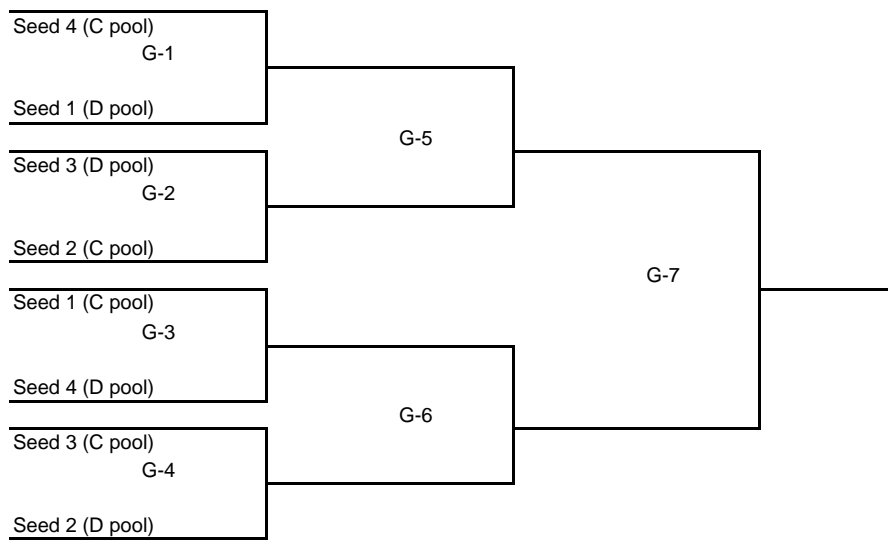

12u Silver

Team	Game 1	Game 2	Win	Loss	Tie	Total RF	Total RA	SEED
N1 East County Silver								
N2 Santee								
N3 Scripps Ranch								
N4 Bonita Valley								
P1 East County Bronze								
P2 Tierra Canyon								
P3 UC Del Sol								
P4 San Dieguito								

Friday	Location
6:00 P1vP2	Melody F-2

Saturday	Location
8:00 N1vN2	Melody F-2
9:40 P2vP3	Melody F-2
11:20 N2vN3	Melody F-2
1:00 N4vN1	Melody F-2
2:40 P3vP4	Melody F-2
4:20 N3vN4	Melody F-2
6:00 P4vP1	

Sunday	Location
8:00 12S G-2	Melody F-2
9:40 12S G-1	Mag F-2
9:40 12S G-3	Melody F-2
11:20 12S G-4	Melody F-2
1:00 12S G-5	Melody F-2
2:40 12S G-6	Melody F-2
5:00 12S G-7	Melody F-2

10u Gold

Team	Game 1	Game 2	Win	Loss	Tie	Total RF	Total RA	SEED
C1 East County								
C2 Alpine								
C3 Santee								
B4 Bonita Valley								
D1 Mira Mesa								
D2 Scripps Ranch								
D3 Peninsula								
D4 San Dieguito								

Friday	Location
5:30 D1vD2	CVMS
7:10 D3vD4	CVMS
5:30 C3vC4	Kennedy
7:10 C1vC2	Kennedy

Saturday	Location
9:40 C2vC3	Mag Field -2
11:20 D2vD3	Mag Field -2
1:00 C4vC1	Mag Field -2
2:40 D4vD1	Mag Field -2

Sunday	Location
8:00 10G G-2	Kennedy
9:40 10G G-1	Mag Field -2
9:40 10G G-3	Kennedy
11:20 10G G-4	Kennedy
1:00 10G G-5	Kennedy
2:40 10G G-6	Kennedy
5:00 10G G-7	Kennedy