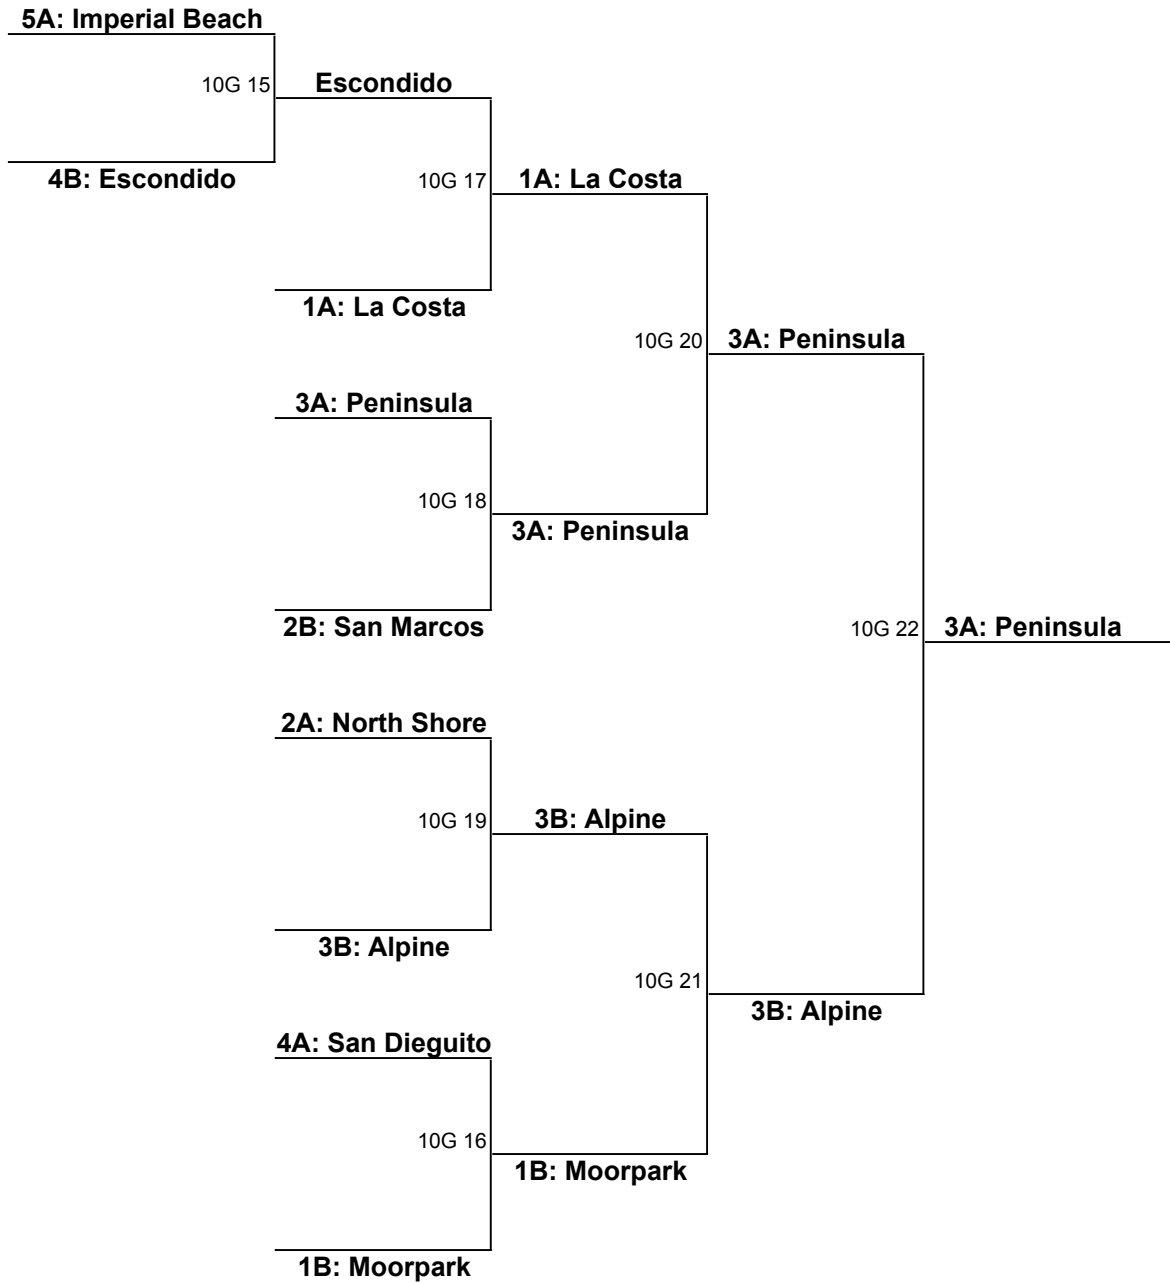

San Dieguito 2009 Memorial Day Tournament

10U Gold

Single Elimination Bracket

10G 15	Sunday	SC 1	2:45
10G 16	Sunday	SC 1	4:35
10G 17	Sunday	SC 1	6:25
10G 18	Monday	SC 1	11:05
10G 19	Monday	SC 2	10:50
10G 20	Monday	SC 1	2:45
10G 21	Monday	SC 2	2:30
10G 22	Monday	SC 1	4:35