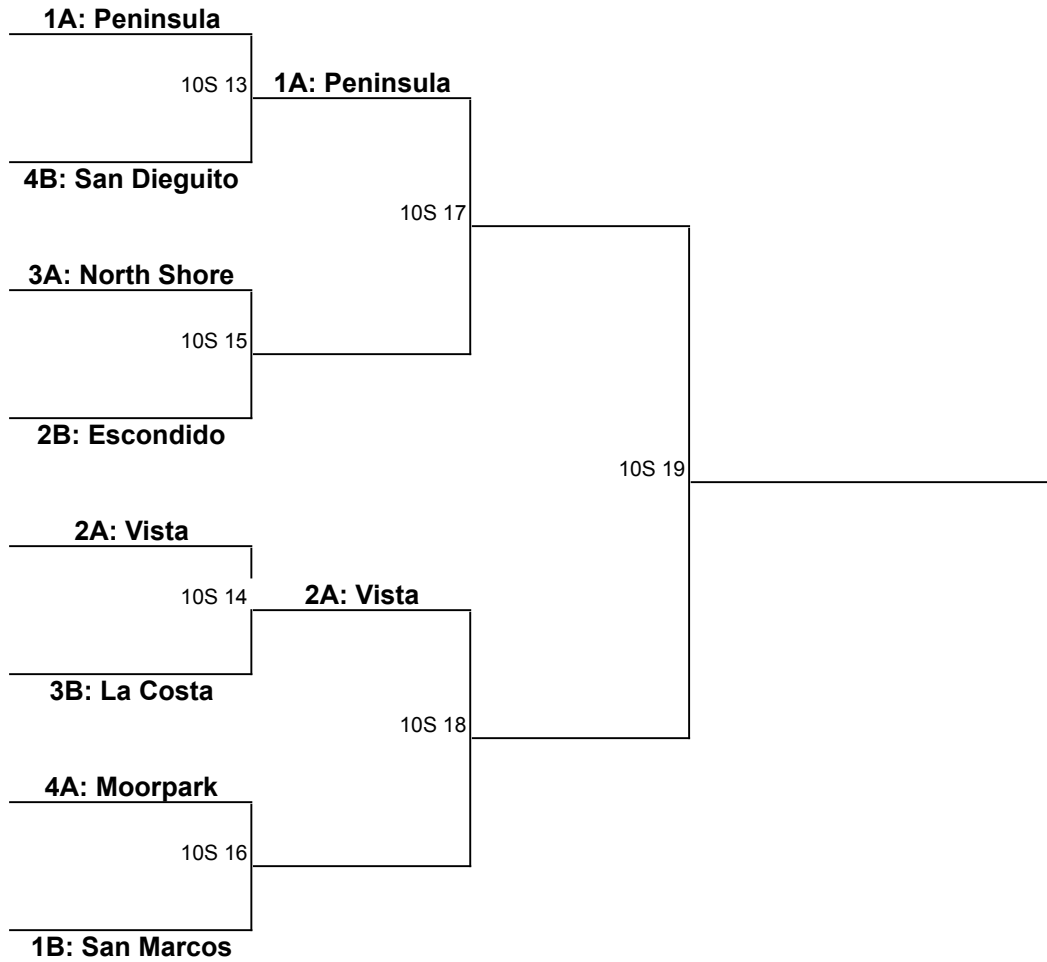

San Dieguito 2009 Memorial Day Tournament

10u Silver

Single Elimination Bracket

10S 13	Sunday	CSP 2	4:20
10S 14	Sunday	CSP 4	6:25
10S 15	Monday	CSP 1	9:00
10S 16	Monday	CSP 2	9:00
10S 17	Monday	CSP 1	12:40
10S 18	Monday	CSP 2	12:40
10S 19	Monday	CSP 2	4:35