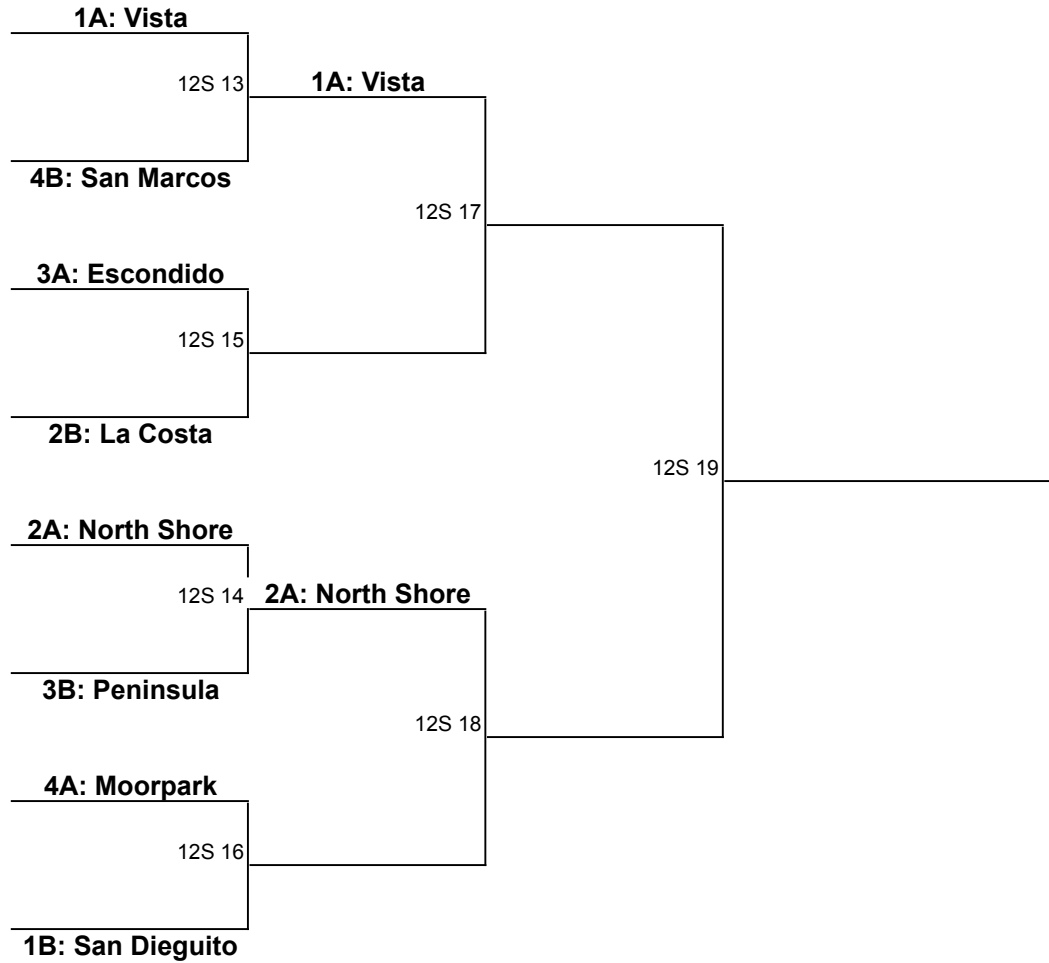

# San Dieguito 2009 Memorial Day Tournament

## 12u Silver

### Single Elimination Bracket

12S 13	Sunday	SC 2	4:20
12S 14	Sunday	SC 2	6:10
12S 15	Monday	SC 1	9:15
12S 16	Monday	SC 2	9:00
12S 17	Monday	SC 2	12:40
12S 18	Monday	SC 3	12:40
12S 19	Monday	SC 2	4:35